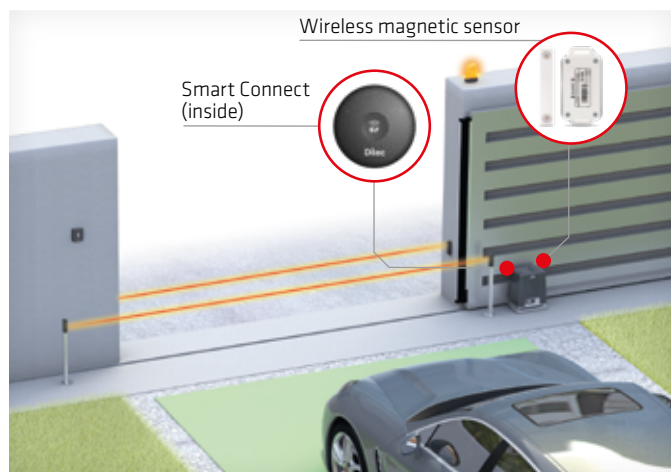

**EASY
TO INSTALL**

The perfect
solution
to control
any automation
in a smart way

Smart Connect

EN

Smart Connect

Smart Connect is the system to manage entrances via App or PC, remotely or locally. The hub, mounted close to the garage or gate operator, is the core of the system. Thanks to the Wi-Fi 2.4 GHz it can be connected to a WLAN, alternatively to a LAN using a USB/Ethernet adapter and it can control up to 3 operators. Wireless sensors send the status of the access: open, close, left open, obstruction. By integrating the indoor-outdoor Wi-Fi-Ethernet Camera, it is possible to view HD real time video while managing the access. **The system is not only perfect for new installation but also ideal for retrofit market.**

Smart Connect system notifies when the door is open, closed or left open!
Available also temperature and battery condition alert.

Video Monitoring*

Watch and record each garage door and gate when not at home.
*IP Camera needed

User Management

Grant, deny and modify the access to unlimited users anywhere, anytime.
Restrictions by time, door and location.

The Hub
Smart Connect Device

Indoor and Outdoor Camera
Smart Cam

Wireless Tilt sensor
Recommended for sectional doors
and up-and-over doors

Wireless Magnetic sensor
Recommended for sliding gates, swing gates, folding gates,
side sectional doors, roller doors and swing doors

© ASSA ABLÖY

Example of installation

Gate

Garage Door

Amazon, Alexa and all related logos are trademarks of Amazon.com, Inc. or its affiliates.