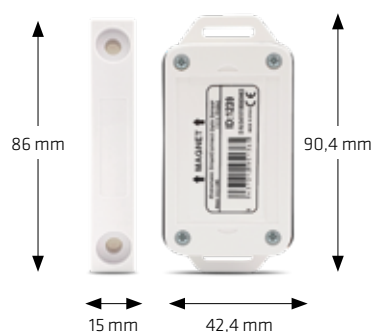

User Management

Grant, deny and modify the access to unlimited users anywhere, anytime.
Restrictions by time, door and location.

The Hub
Smart Connect Device

Indoor and Outdoor Camera
Smart Cam

Wireless Tilt sensor
Recommended for sectional doors
and up-and-over doors