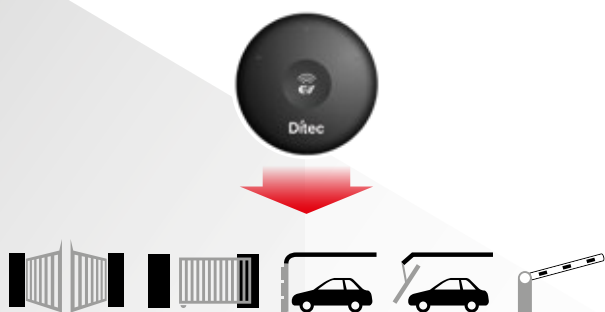

Not only for Ditec automation!

Compatible with all competitor product range.

Wiring diagrams available on <https://entrematic-smartconnect.com>

Compatible with **iOS and Android** devices.

It works with all the browsers.